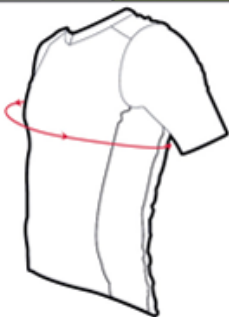

## WOMENS TOP

Use a measuring tape to measure the chest width at nipple height.

| SIZE ♀ | CHEST WIDTH MEASURED ON BODY |
|--------|------------------------------|
| 0/XXS  | 76 - 82 cm                   |
| 1/XS   | 82 - 88 cm                   |
| 2/S    | 88 - 94 cm                   |
| 3/M    | 94 - 100 cm                  |
| 4/L    | 100 - 106 cm                 |
| 5/XL   | 106 - 112 cm                 |
| 6/XXL  | 112 - 119 cm                 |
| 8/SL   | 126 - 133 cm                 |
| 10/SSL | 140 - 147 cm                 |

## SIZE ♀

HIP WIDTH MEASURED ON HIP

## WOMENS SHORTS

Use a measuring tape to measure the waist at hip height.

| SIZE ♀ | HIP WIDTH MEASURED ON HIP |
|--------|---------------------------|
| 0/XXS  | 70 - 76 cm                |
| 1/XS   | 76 - 82 cm                |
| 2/S    | 82 - 88 cm                |
| 3/M    | 88 - 94 cm                |
| 4/L    | 94 - 100 cm               |
| 5/XL   | 100 - 106 cm              |
| 6/XXL  | 106 - 112 cm              |
| 8/SL   | 119 - 126 cm              |
| 10/SSL | 133 - 140 cm              |

## KIDS TOP

Use a measuring tape to measure the chest width at nipple height.

| SIZE ♂       | CHEST WIDTH MEASURED ON BODY |
|--------------|------------------------------|
| 128 / 8 yrs  | -67 cm                       |
| 140 / 10 yrs | 67 - 73 cm                   |
| 152 / 12 yrs | 73 - 76 cm                   |
| 164 / 14 yrs | 76 - 82 cm                   |