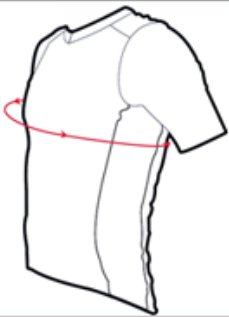

## MENS TOP

Use a measuring tape to measure the chest width at nipple height.

| SIZE ♂ | CHEST WIDTH MEASURED ON BODY |
|--------|------------------------------|
| 0/XXS  | 76 - 82 cm                   |
| 1/XS   | 82 - 88 cm                   |
| 2/S    | 88 - 94 cm                   |
| 3/M    | 94 - 100 cm                  |
| 4/L    | 100 - 106 cm                 |
| 5/XL   | 106 - 112 cm                 |
| 6/XXL  | 112 - 119 cm                 |
| 8/SL   | 126 - 133 cm                 |
| 10/SSL | 140 - 147 cm                 |

## SIZE ♂

HIP WIDTH MEASURED ON HIP

## MENS SHORTS

Use a measuring tape to measure the waist at hip height.

| SIZE ♂ | HIP WIDTH MEASURED ON HIP |
|--------|---------------------------|
| 0/XXS  | 76 - 82 cm                |
| 1/XS   | 82 - 88 cm                |
| 2/S    | 88 - 94 cm                |
| 3/M    | 94 - 100 cm               |
| 4/L    | 100 - 106 cm              |
| 5/XL   | 106 - 112 cm              |
| 6/XXL  | 112 - 119 cm              |
| 8/SL   | 126 - 133 cm              |
| 10/SSL | 140 - 147 cm              |

## WOMENS TOP

Use a measuring tape to measure the chest width at nipple height.

| SIZE ♀ | CHEST WIDTH MEASURED ON BODY |
|--------|------------------------------|
| 0/XXS  | 76 - 82 cm                   |
| 1/XS   | 82 - 88 cm                   |
| 2/S    | 88 - 94 cm                   |
| 3/M    | 94 - 100 cm                  |
| 4/L    | 100 - 106 cm                 |
| 5/XL   | 106 - 112 cm                 |
| 6/XXL  | 112 - 119 cm                 |
| 8/SL   | 126 - 133 cm                 |
| 10/SSL | 140 - 147 cm                 |